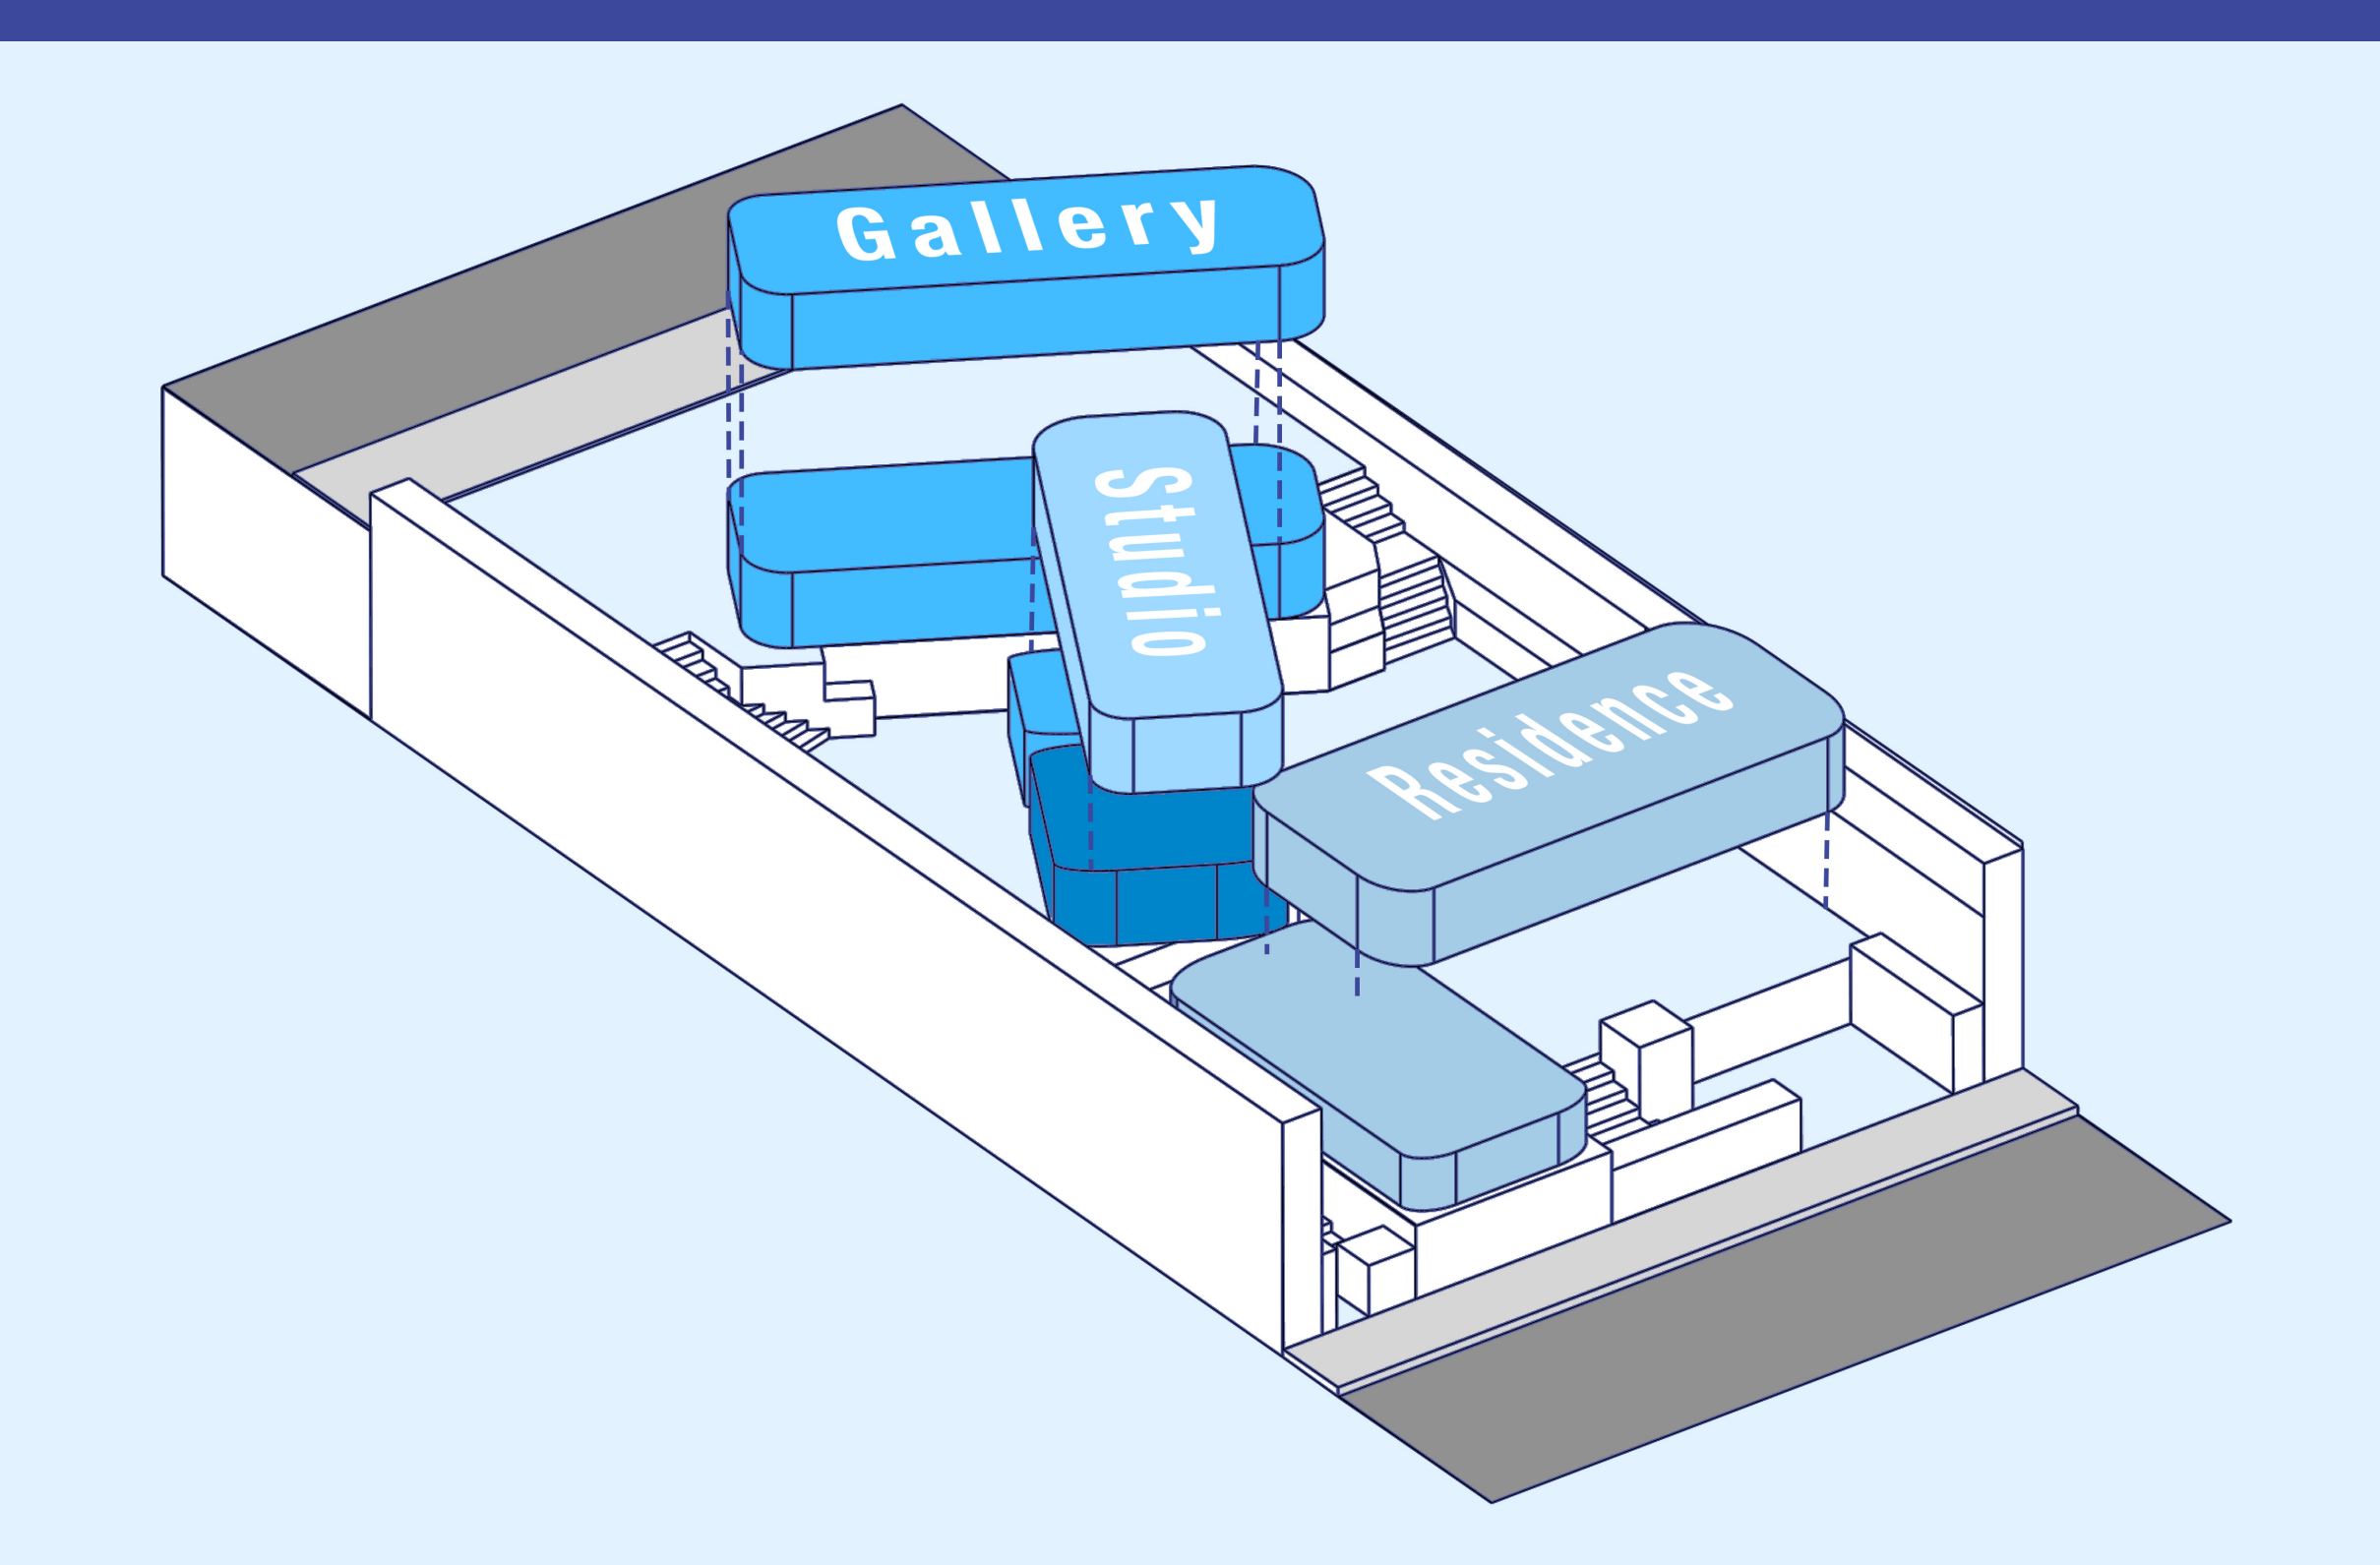

Section Isometric