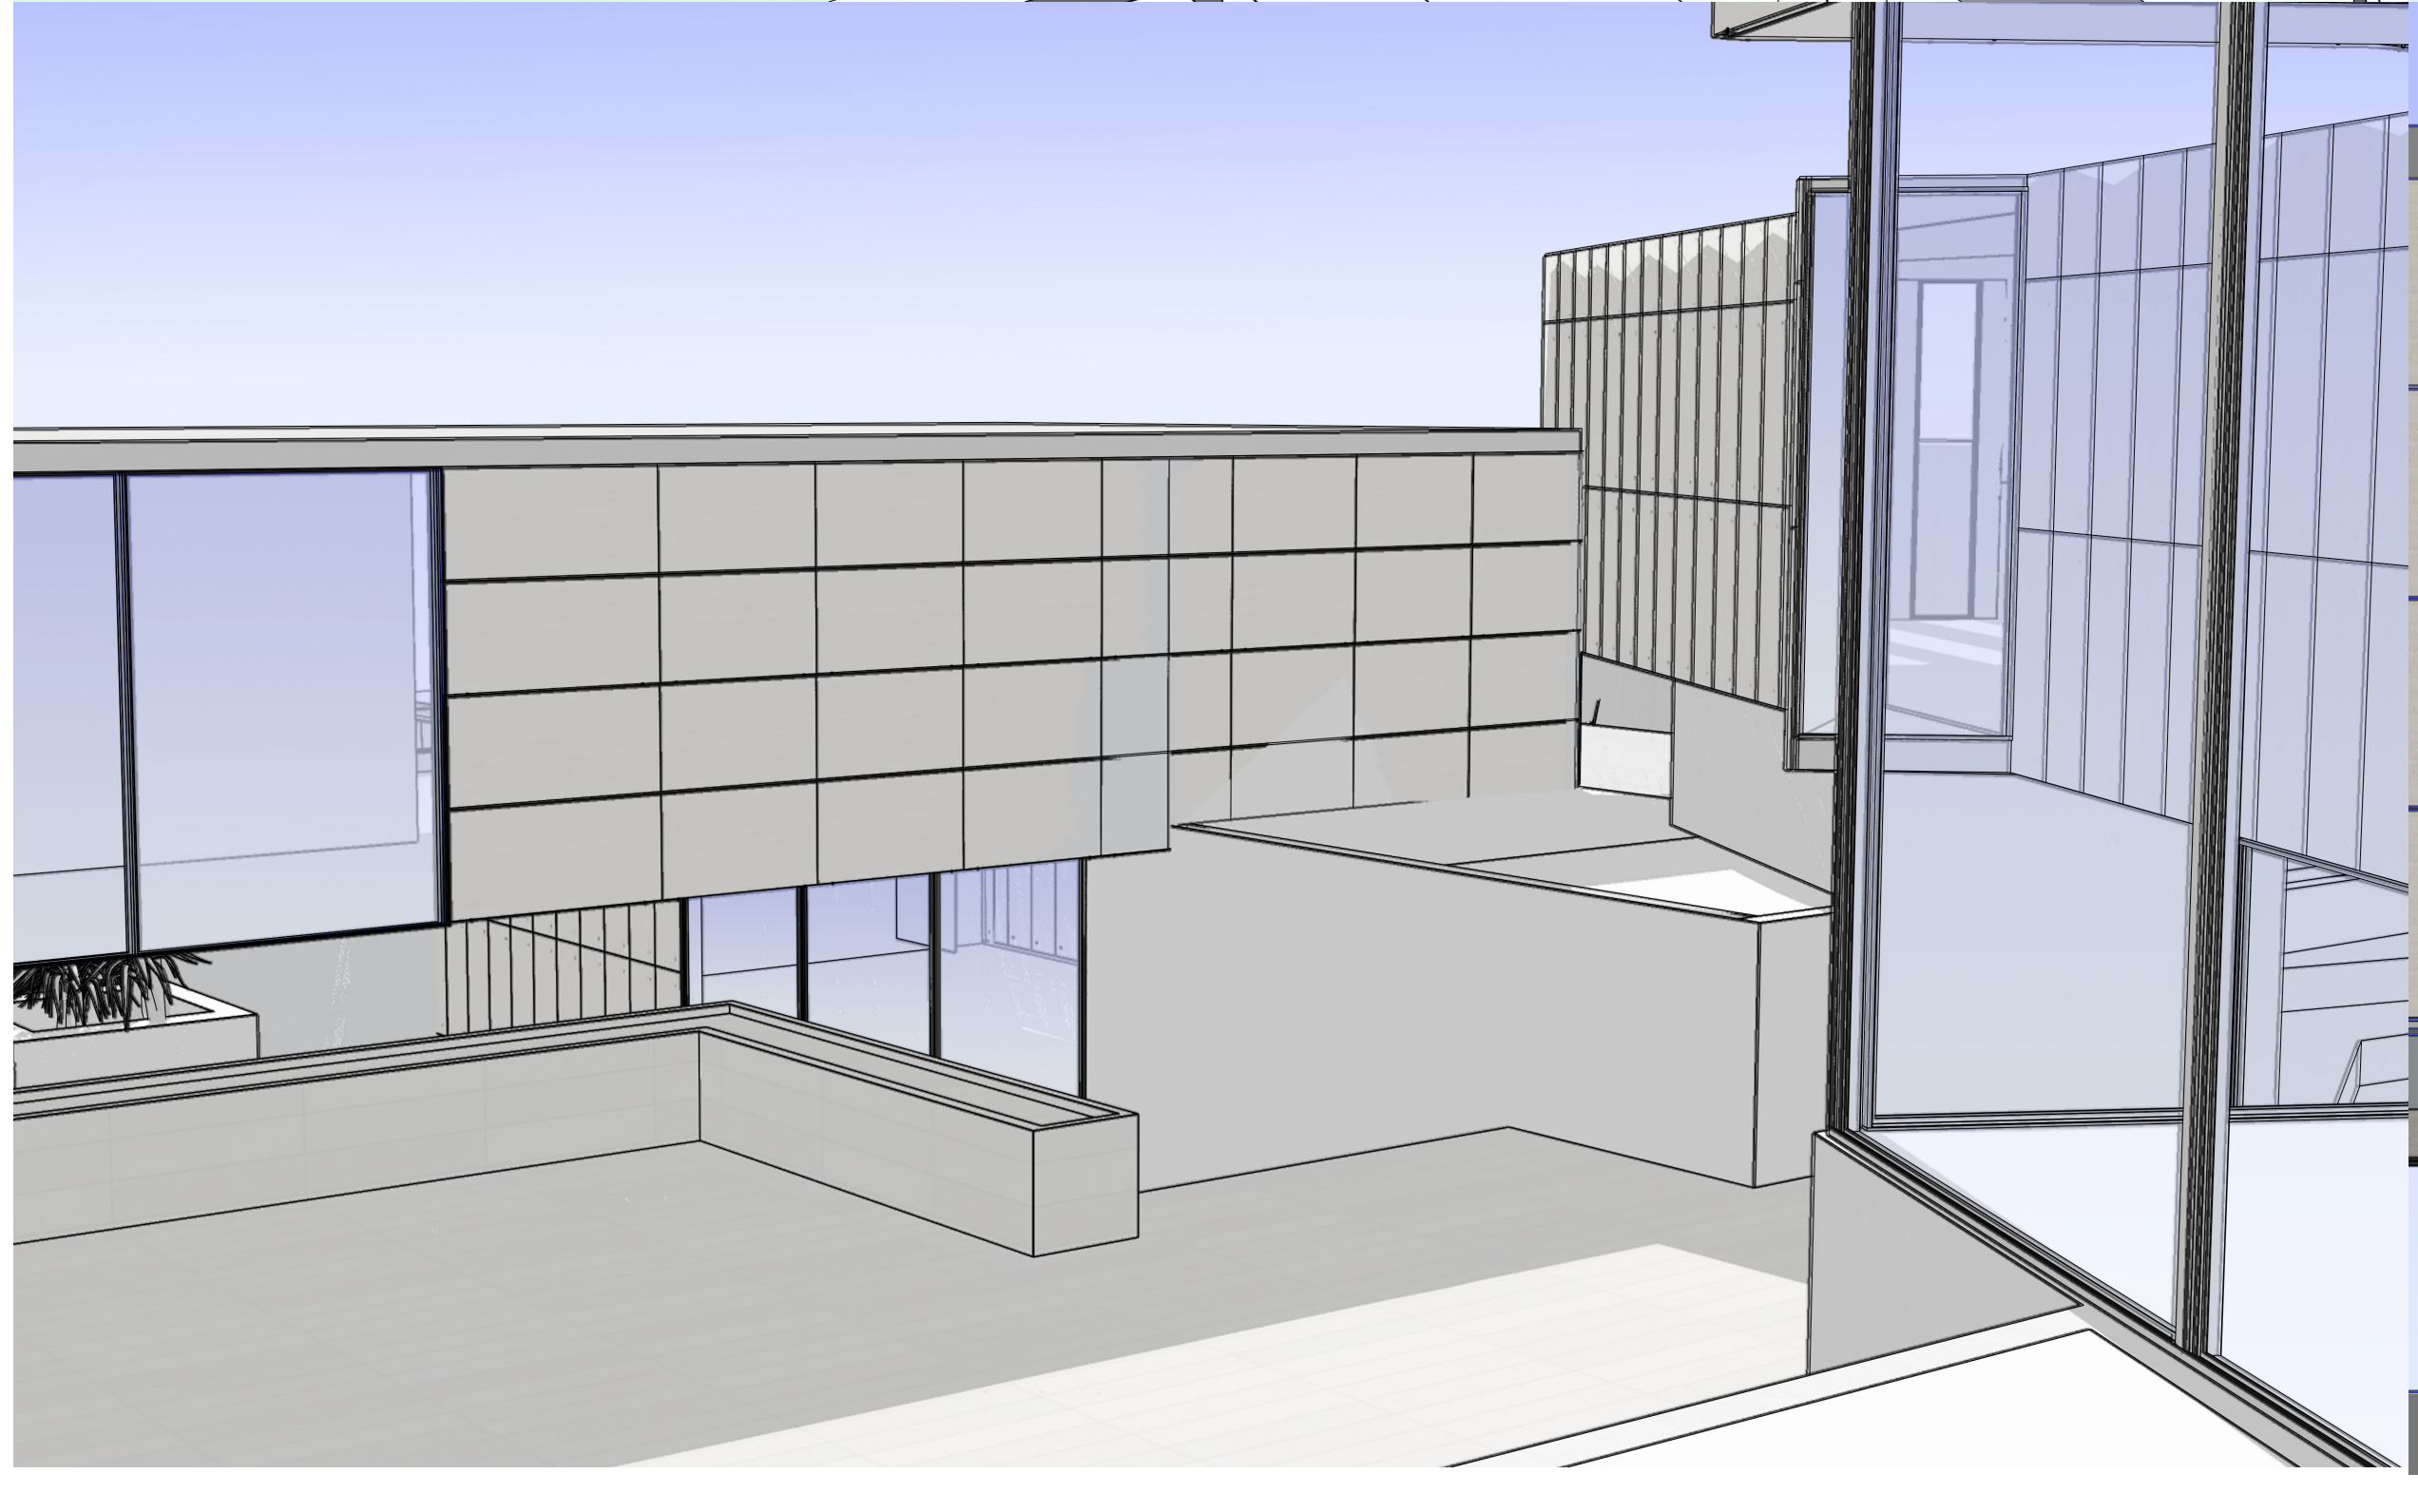

Section Isometric