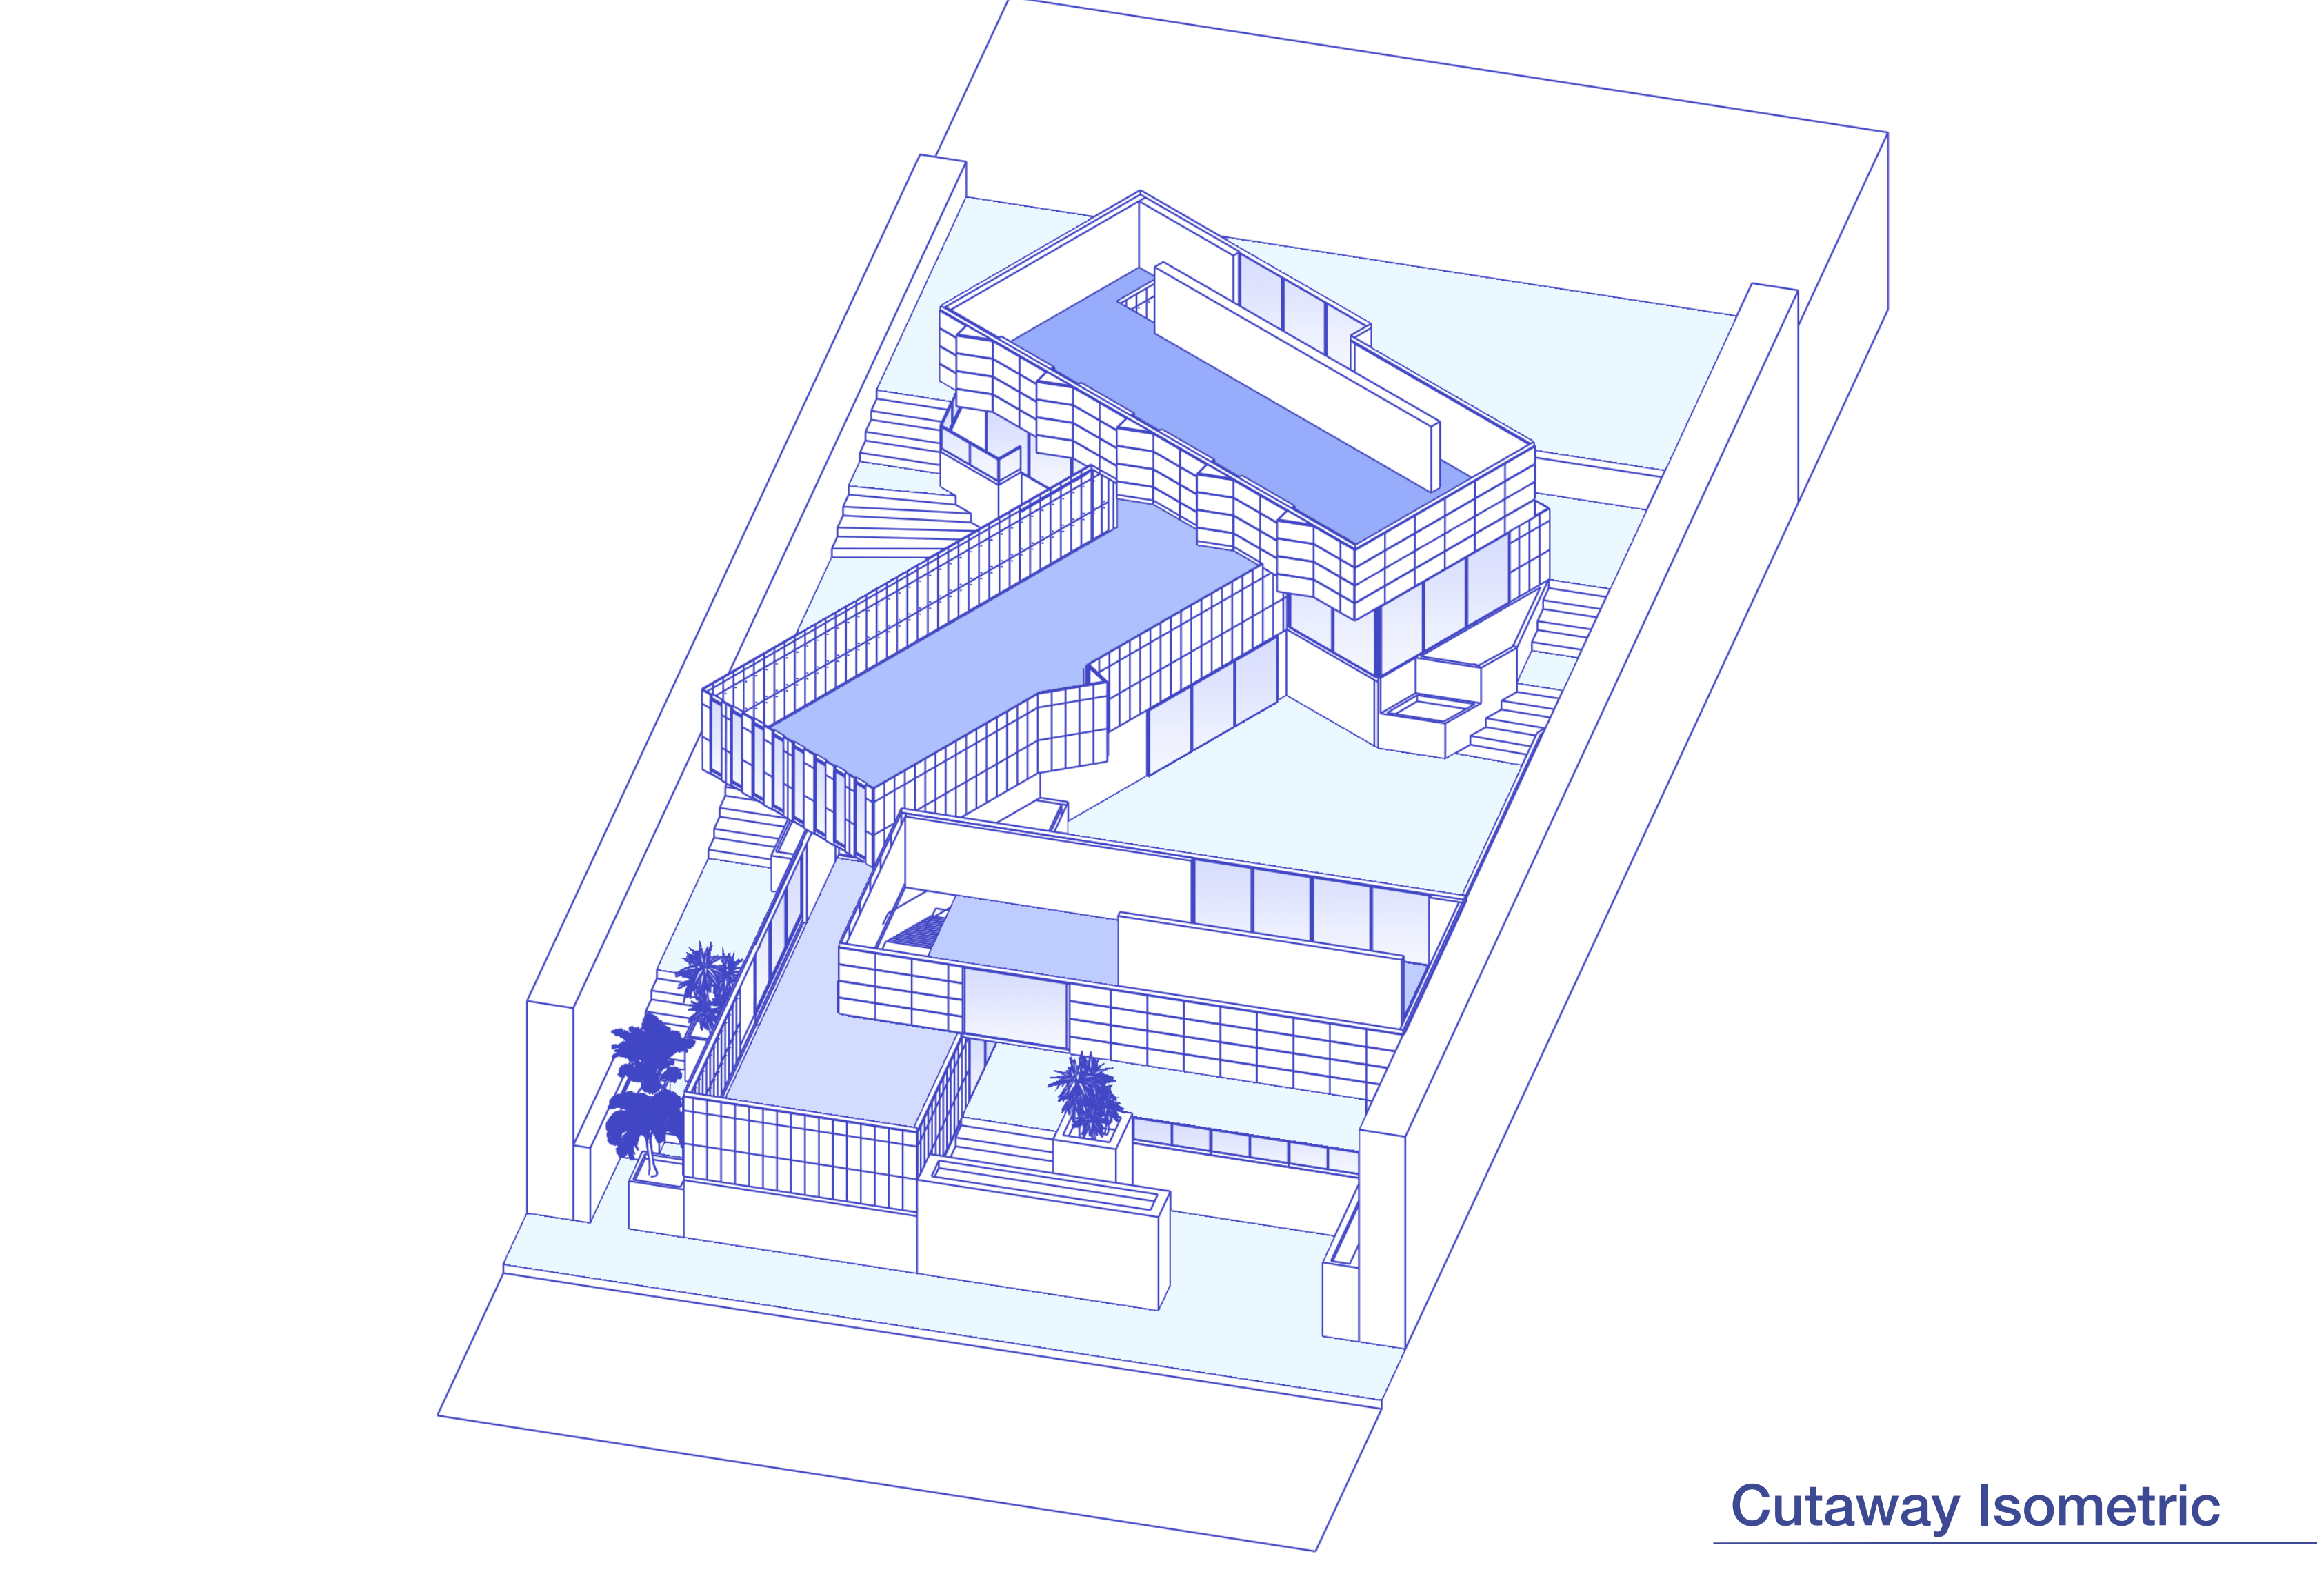

Section Isometric

Cutaway Isometric