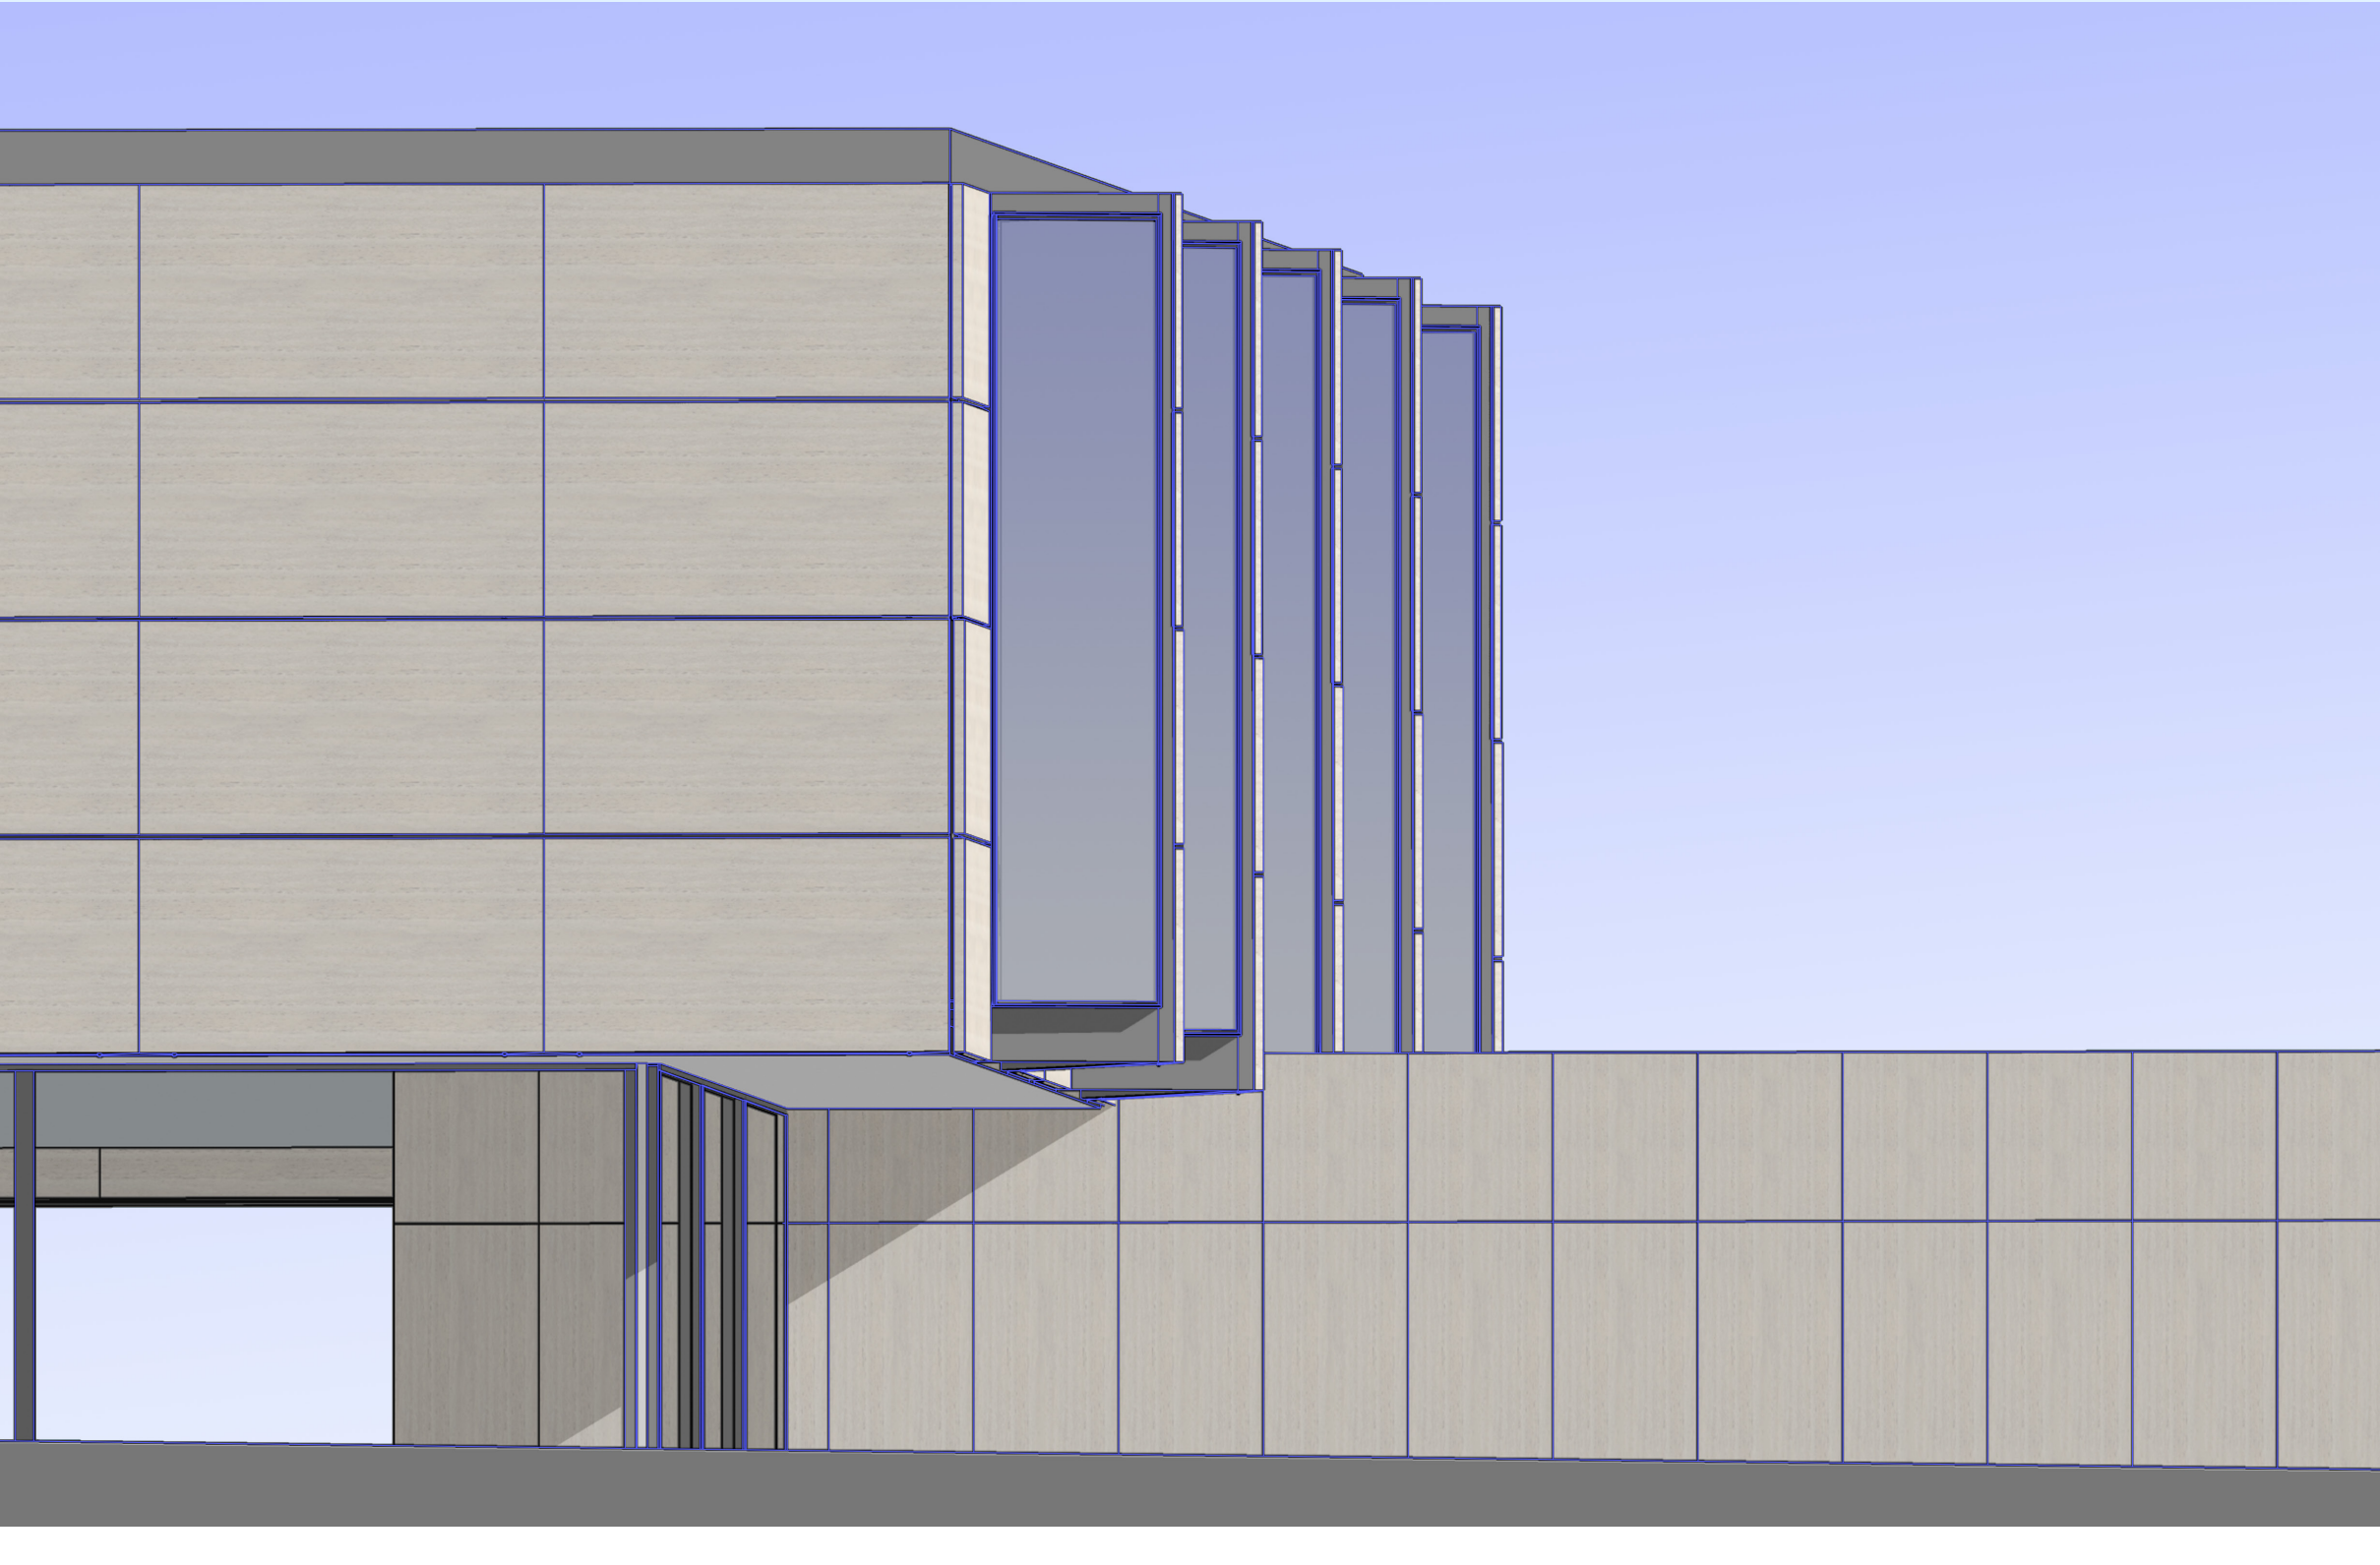

Section Isometric