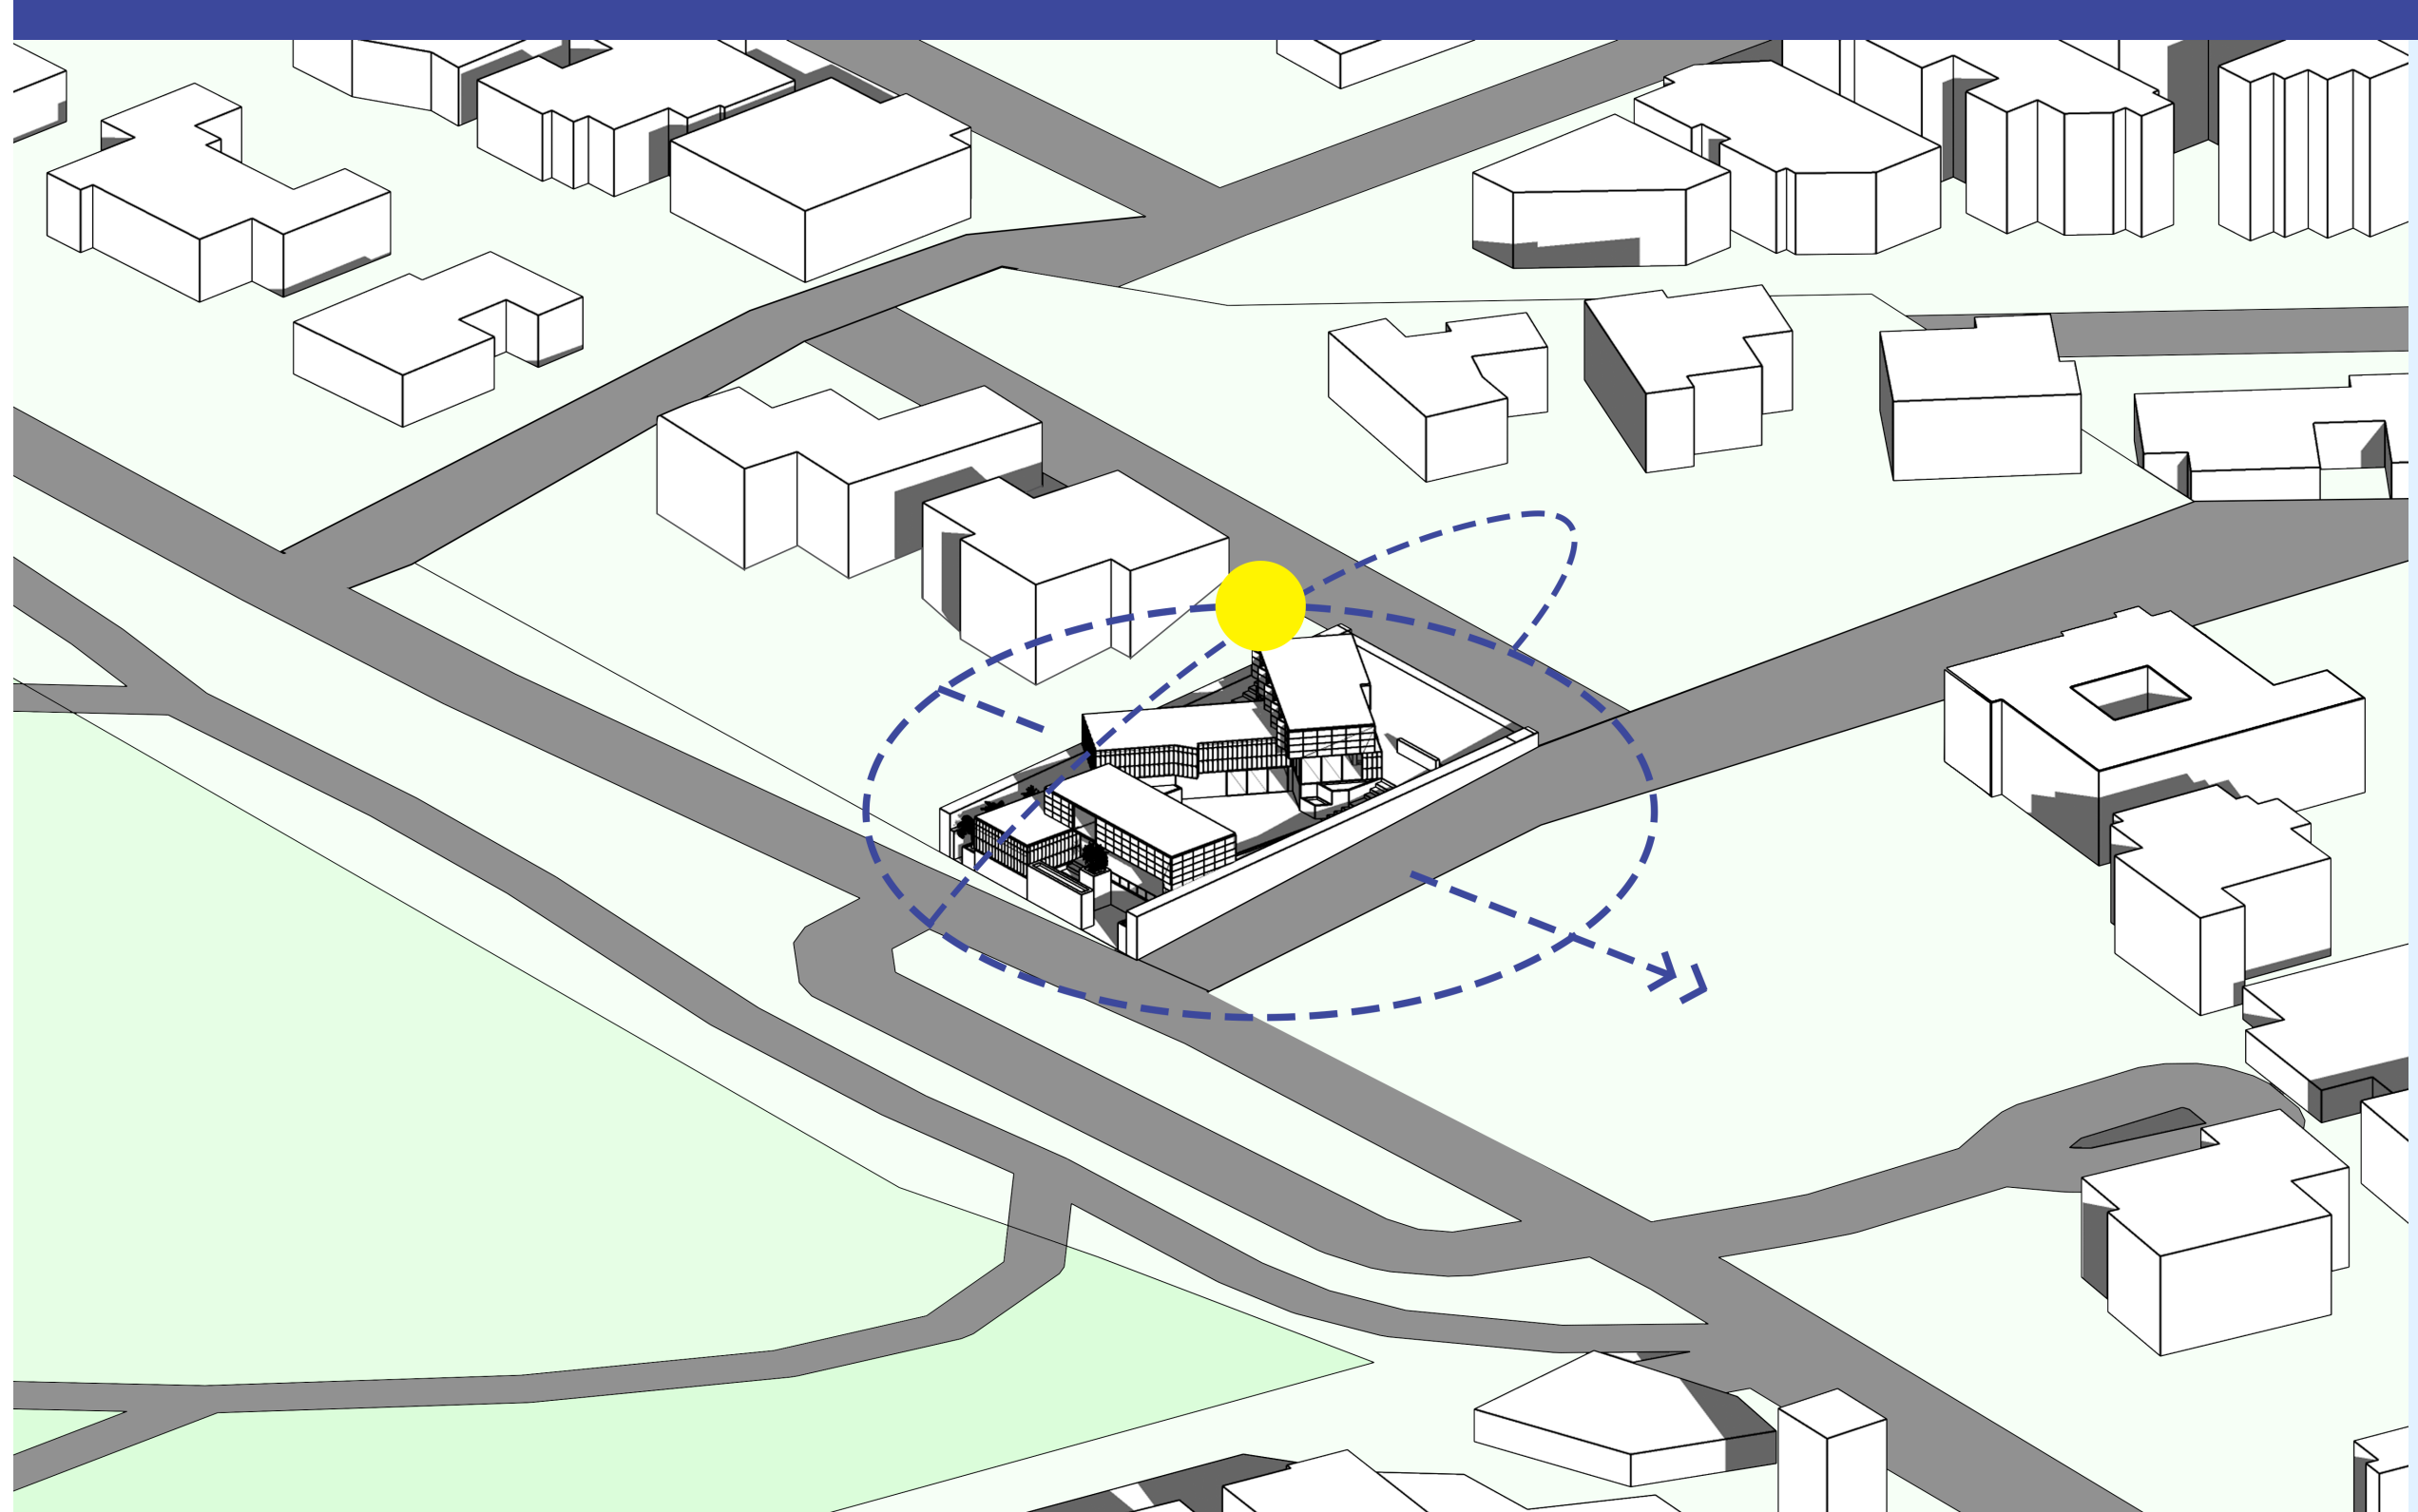

Section Isometric